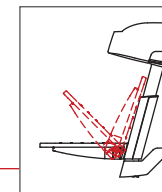

CHAIR ROTATION

Push lever forward to rotate the seat. It is recommended to lock the seat in the desired position by firmly pulling the lever backwards until the chair is fixed.

HEIGHT ADJUSTMENT

Lift the lever gently to adjust the sitting height of the chair. The function is operated by gas struts, so please leave the chair when raising the height, but remain seated when lowering the height.

FOOTREST ADJUSTMENT

Lift the lever gently and press footrest down to extend space for legs or let the gas strut lift it into the desired position.

Manually rotate the footrest up and down.

MANUALS / TOOLKIT