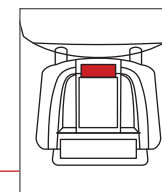

MANUALS / TOOLKIT

Toolkit, installation and user manuals are inserted under the footrest and included for each chair delivered.

For more detailed information please refer to installation and user manuals that follow every chair delivered. Please maintain the seat upholstery with mild detergents or as recommended.