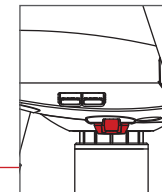

DECKRAIL MOVEMENT

Lift the lever gently to release the break from the deckrail. Please ensure to push the lever back to lock the seat into position. The chair should always be locked on the rail to avoid injury.

BACKREST ADJUSTMENT

Lift the lever gently onto recline the seat into the desired position. The maximum reclining angle varies, depending on the type of Alutech 500 delivered.

LOGO

Option to have customer logo stitched to the back or front of the chair seats.