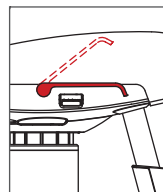

ALUTECH
500 SERIES

ALUTECH
600 SERIES

ARMREST ROTATION

Flip the armrest backwards if more space is required.

ALUTECH
500 SERIES

ALUTECH
600 SERIES

LUMBAR SUPPORT

Use the pump mechanism to adjust the lumbar support. The pump can be easily reached when user is seated.

DECKRAIL MOVEMENT

Lift the lever gently to release the break from the deckrail. Please ensure to push the lever back to lock the seat into position. The chair should always be locked on the rail to avoid injury.