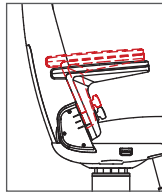

USER MANUAL ALUTECH 500 / 600 SERIES AND OP 600

ARMREST ADJUSTMENT UP AND DOWN

To adjust the height of the armrest loosen the adjustment wheel/clip. Hold firmly under the armrest base and lift up or press down to desired position. There is an indicator on the base to assure correct height on both sides.