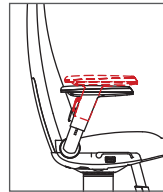

ALUTECH
600 SERIES