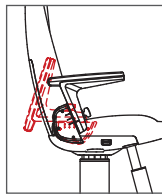

USER MANUAL ALUTECH 500 / 600 SERIES AND OP 600

ARMREST ADJUSTMENT UP AND DOWN

To adjust the height of the armrest loosen the adjustment wheel/clip. Hold firmly under the armrest base and lift up or press down to desired position. There is an indicator on the base to assure correct height on both sides.

ALUTECH
500 SERIES

ALUTECH
600 SERIES

ARMREST ROTATION

Flip the armrest backwards if more space is required.

ALUTECH
500 SERIES

ALUTECH
600 SERIES

LUMBAR SUPPORT

Use the pump mechanism to adjust the lumbar support. The pump can be easily reached when user is seated.

DECKRAIL MOVEMENT

Lift the lever gently to release the break from the deckrail. Please ensure to push the lever back to lock the seat into position. The chair should always be locked on the rail to avoid injury.