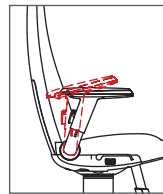

USER MANUAL ALUTECH 500 / 600 SERIES AND OP 600

ARMREST ADJUSTMENT UP AND DOWN

To adjust the height of the armrest loosen the adjustment wheel/clip. Hold firmly under the armrest base and lift up or press down to desired position. There is an indicator on the base to assure correct height on both sides.

ALUTECH
500 SERIES

ALUTECH
600 SERIES

ARMREST ROTATION

Flip the armrest backwards if more space is required.

ALUTECH
500 SERIES

ALUTECH
600 SERIES

LUMBAR SUPPORT

Use the pump mechanism to adjust the lumbar support. The pump can be easily reached when user is seated.

DECKRAIL MOVEMENT

Lift the lever gently to release the break from the deckrail. Please ensure to push the lever back to lock the seat into position. The chair should always be locked on the rail to avoid injury.